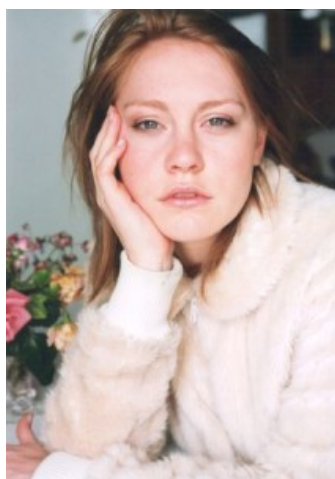

62

Sheridan Turner

Height: 170 Bust: 84 Waist: 68 Hips: 84 Shoes: 8 Eyes: Green

Unit C1, St Johns Building 1 Beresford Square, Newton Auckland, 1010 New Zealand

T: +64 9 377 6262 F: +64 9 376 3329 E: hello@62models.com