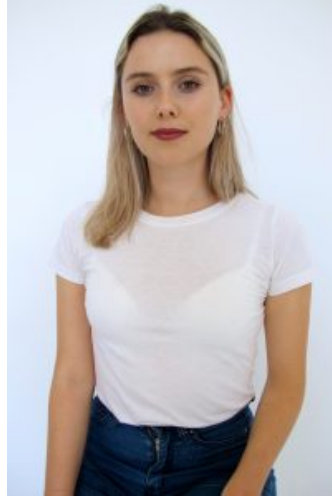

## Rose Randell

Height: 165 Dress: 8 Shoes: 8 Eyes: Green

Unit C1, St Johns Building 1 Beresford Square, Newton Auckland, 1010 New Zealand

T: +64 9 377 6262 F: +64 9 376 3329 E: [hello@62models.com](mailto:hello@62models.com)