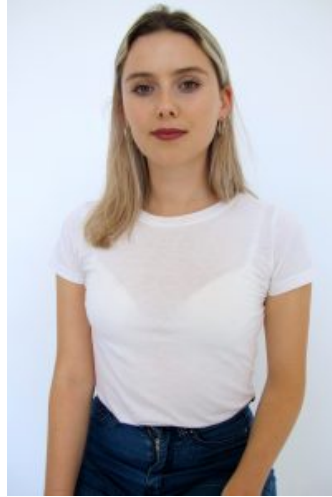

62

Rose Randell

Height: 165 Dress: 8 Shoes: 8 Eyes: Green

Unit C1, St Johns Building 1 Beresford Square, Newton Auckland, 1010 New Zealand

T: +64 9 377 6262 F: +64 9 376 3329 E: hello@62models.com